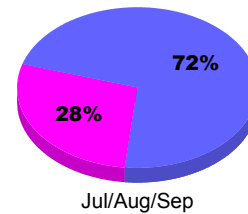

Membership Results
2011-2012

Membership
2010-2011

| Month | Net Memb Goal | Actual New Memb | Actual Dropped Memb | Gain/Loss of Memb | Gain/Loss of Memb |
|---------------|---------------|-----------------|---------------------|-------------------|-------------------|
| Jul/Aug/Sep | | 107 | -98 | 9 | -42 |
| Totals | | 107 | -98 | 9 | -42 |

Membership Results 2011-2012

Goal, New, Dropped, Gain/Loss

Comparison of Membership Gain/Loss

Current Year Compared to the Previous Year

Gender Comparison 2011-2012

Jul/Aug/Sep

Male Female