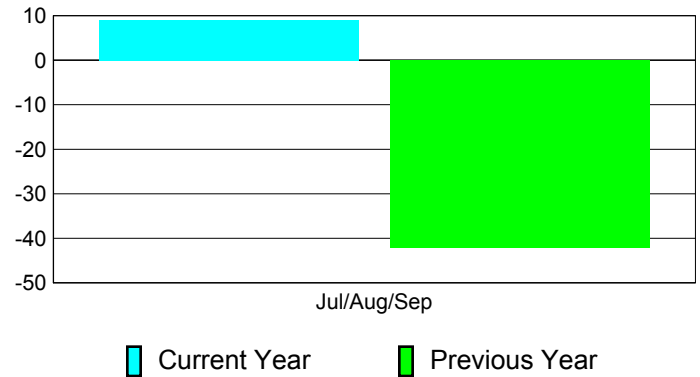

Membership Results
2011-2012

Membership
2010-2011

| Month | Net Memb Goal | Actual New Memb | Actual Dropped Memb | Gain/Loss of Memb | Gain/Loss of Memb |
|---------------|---------------|-----------------|---------------------|-------------------|-------------------|
| Jul/Aug/Sep | | 107 | -98 | 9 | -42 |
| Totals | | 107 | -98 | 9 | -42 |

Membership Results 2011-2012

Goal, New, Dropped, Gain/Loss

Comparison of Membership Gain/Loss

Current Year Compared to the Previous Year

Gender Comparison 2011-2012

Jul/Aug/Sep

Male Female