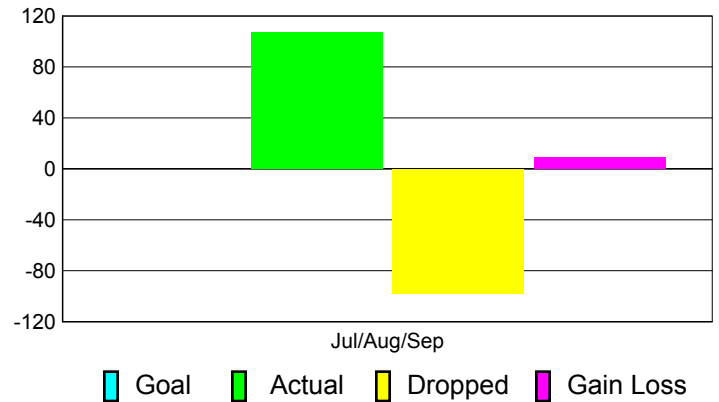

Membership Results 2011-2012

Goal, New, Dropped, Gain/Loss

Comparison of Membership Gain/Loss

Current Year Compared to the Previous Year